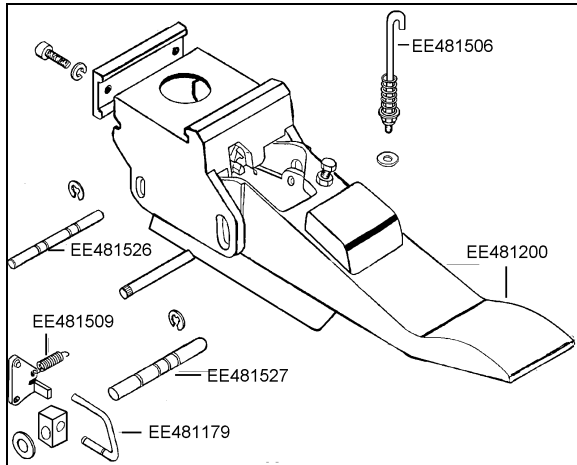

### EE481526

Bolt for Foot Pedal, 8mm,  
05, BA3/BA4  
OEM 121657  
002-30, 060-24

### EE481527

Bolt for Foot Pedal, 6mm,  
05, BA3/BA4  
OEM 121640,  
002-23, 060-17

### EE481509

Spring, Tension for Spindle Stop and  
Cutting & Clamping Device, 05, BA3/BA4  
OEM Ref. 132449  
002-29, 012-19, 060-18